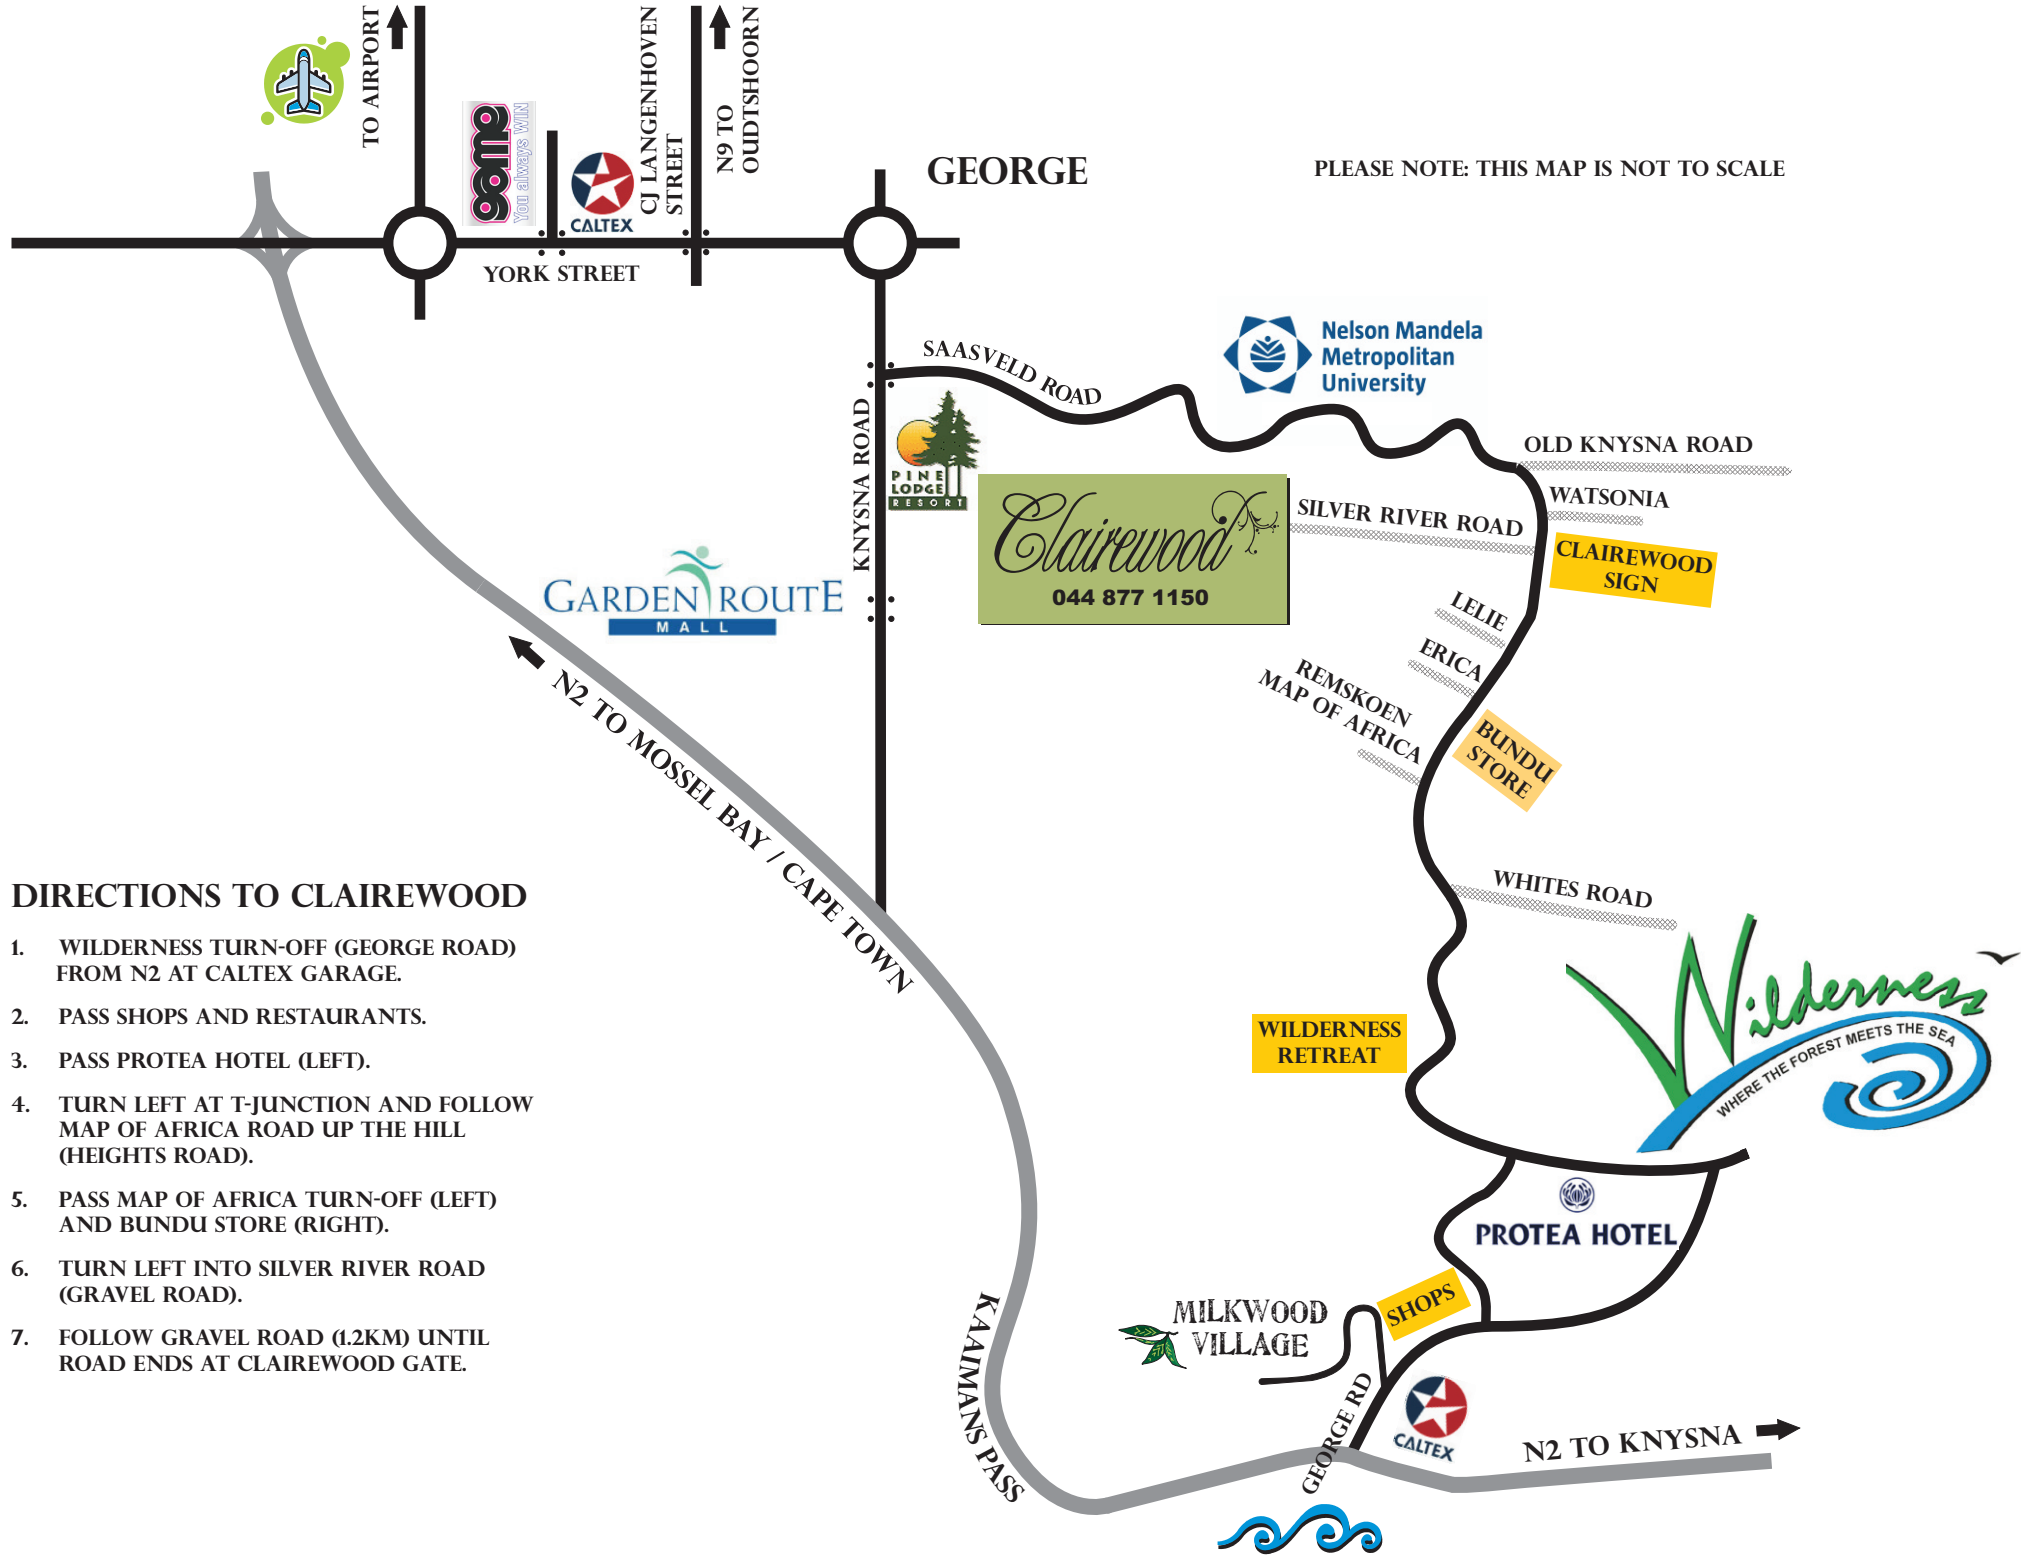

GEORGE

PLEASE NOTE: THIS MAP IS NOT TO SCALE

DIRECTIONS TO CLAIREWOOD

1. WILDERNESS TURN-OFF (GEORGE ROAD) FROM N2 AT CALTEX GARAGE.
2. PASS SHOPS AND RESTAURANTS.
3. PASS PROTEA HOTEL (LEFT).
4. TURN LEFT AT T-JUNCTION AND FOLLOW MAP OF AFRICA ROAD UP THE HILL (HEIGHTS ROAD).
5. PASS MAP OF AFRICA TURN-OFF (LEFT) AND BUNDU STORE (RIGHT).
6. TURN LEFT INTO SILVER RIVER ROAD (GRAVEL ROAD).
7. FOLLOW GRAVEL ROAD (4.2KM) UNTIL ROAD ENDS AT CLAIREWOOD GATE.